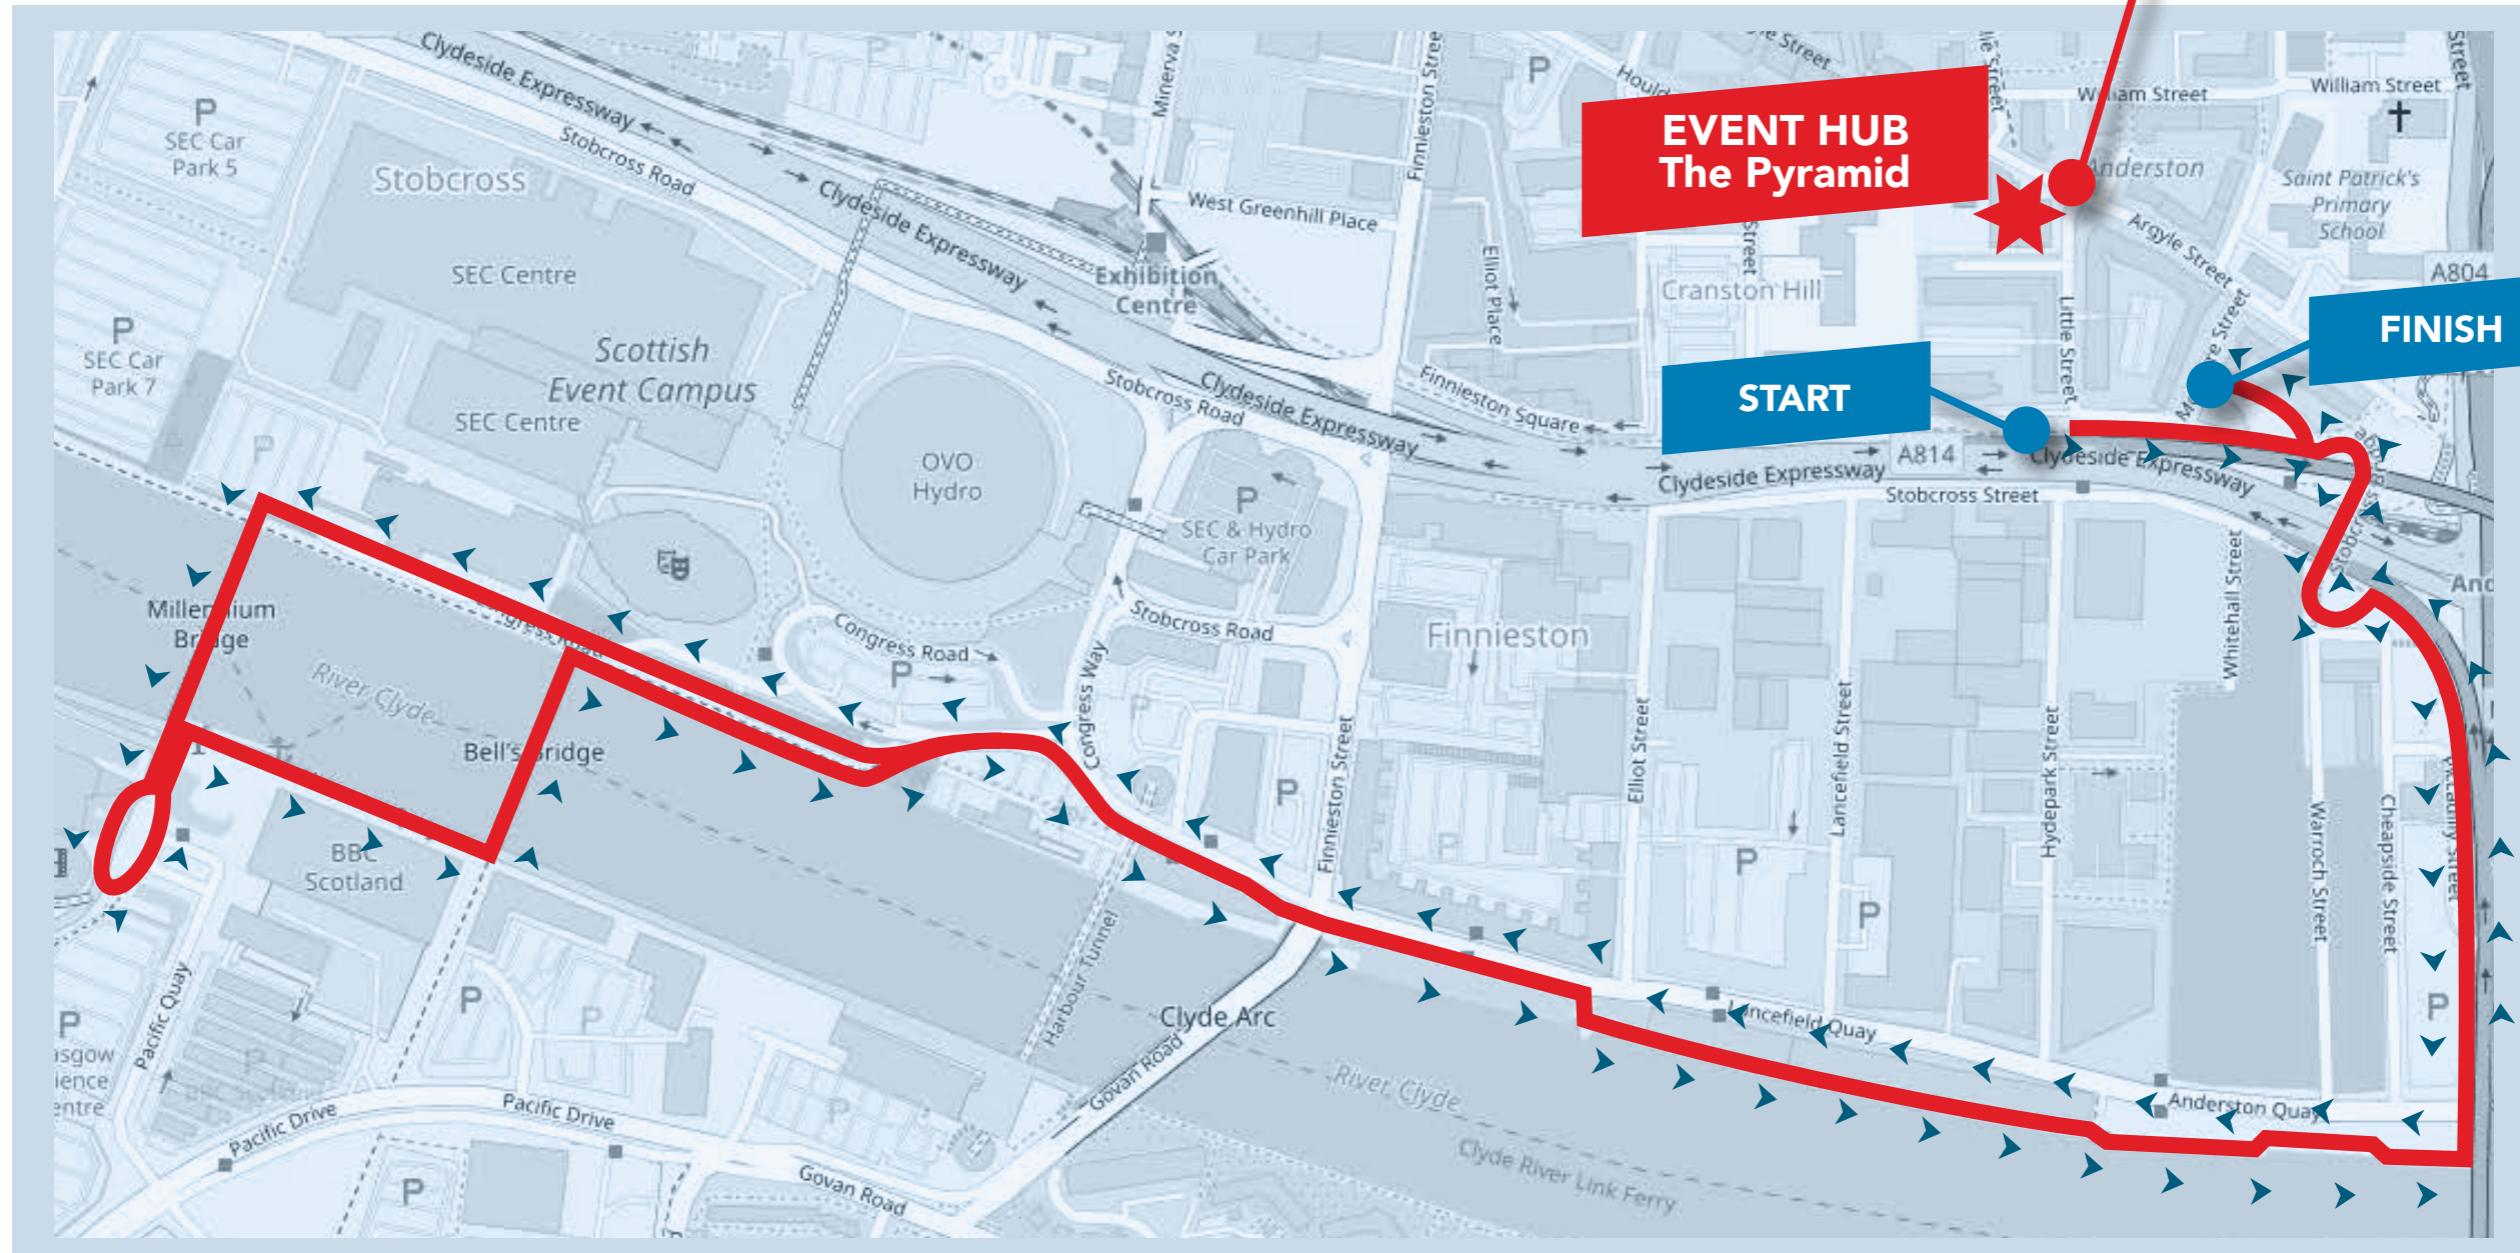

SATURDAY 3 SEPTEMBER | 12noon - 5pm

ROUTE MAP

REGISTER for the cycle ride **HERE**.
If you are borrowing bikes and helmets
you can also pick these up here.

There will be plenty of signs along the route - and Event Marshals to assist with directions and crossing points. The route uses existing cycle ways and shared paths. Please be aware of pedestrians when you are riding along!

Please refer to the FAQs on our website for more info:
www.thepyramid.scot/events/event/pedal-glasgow-g3